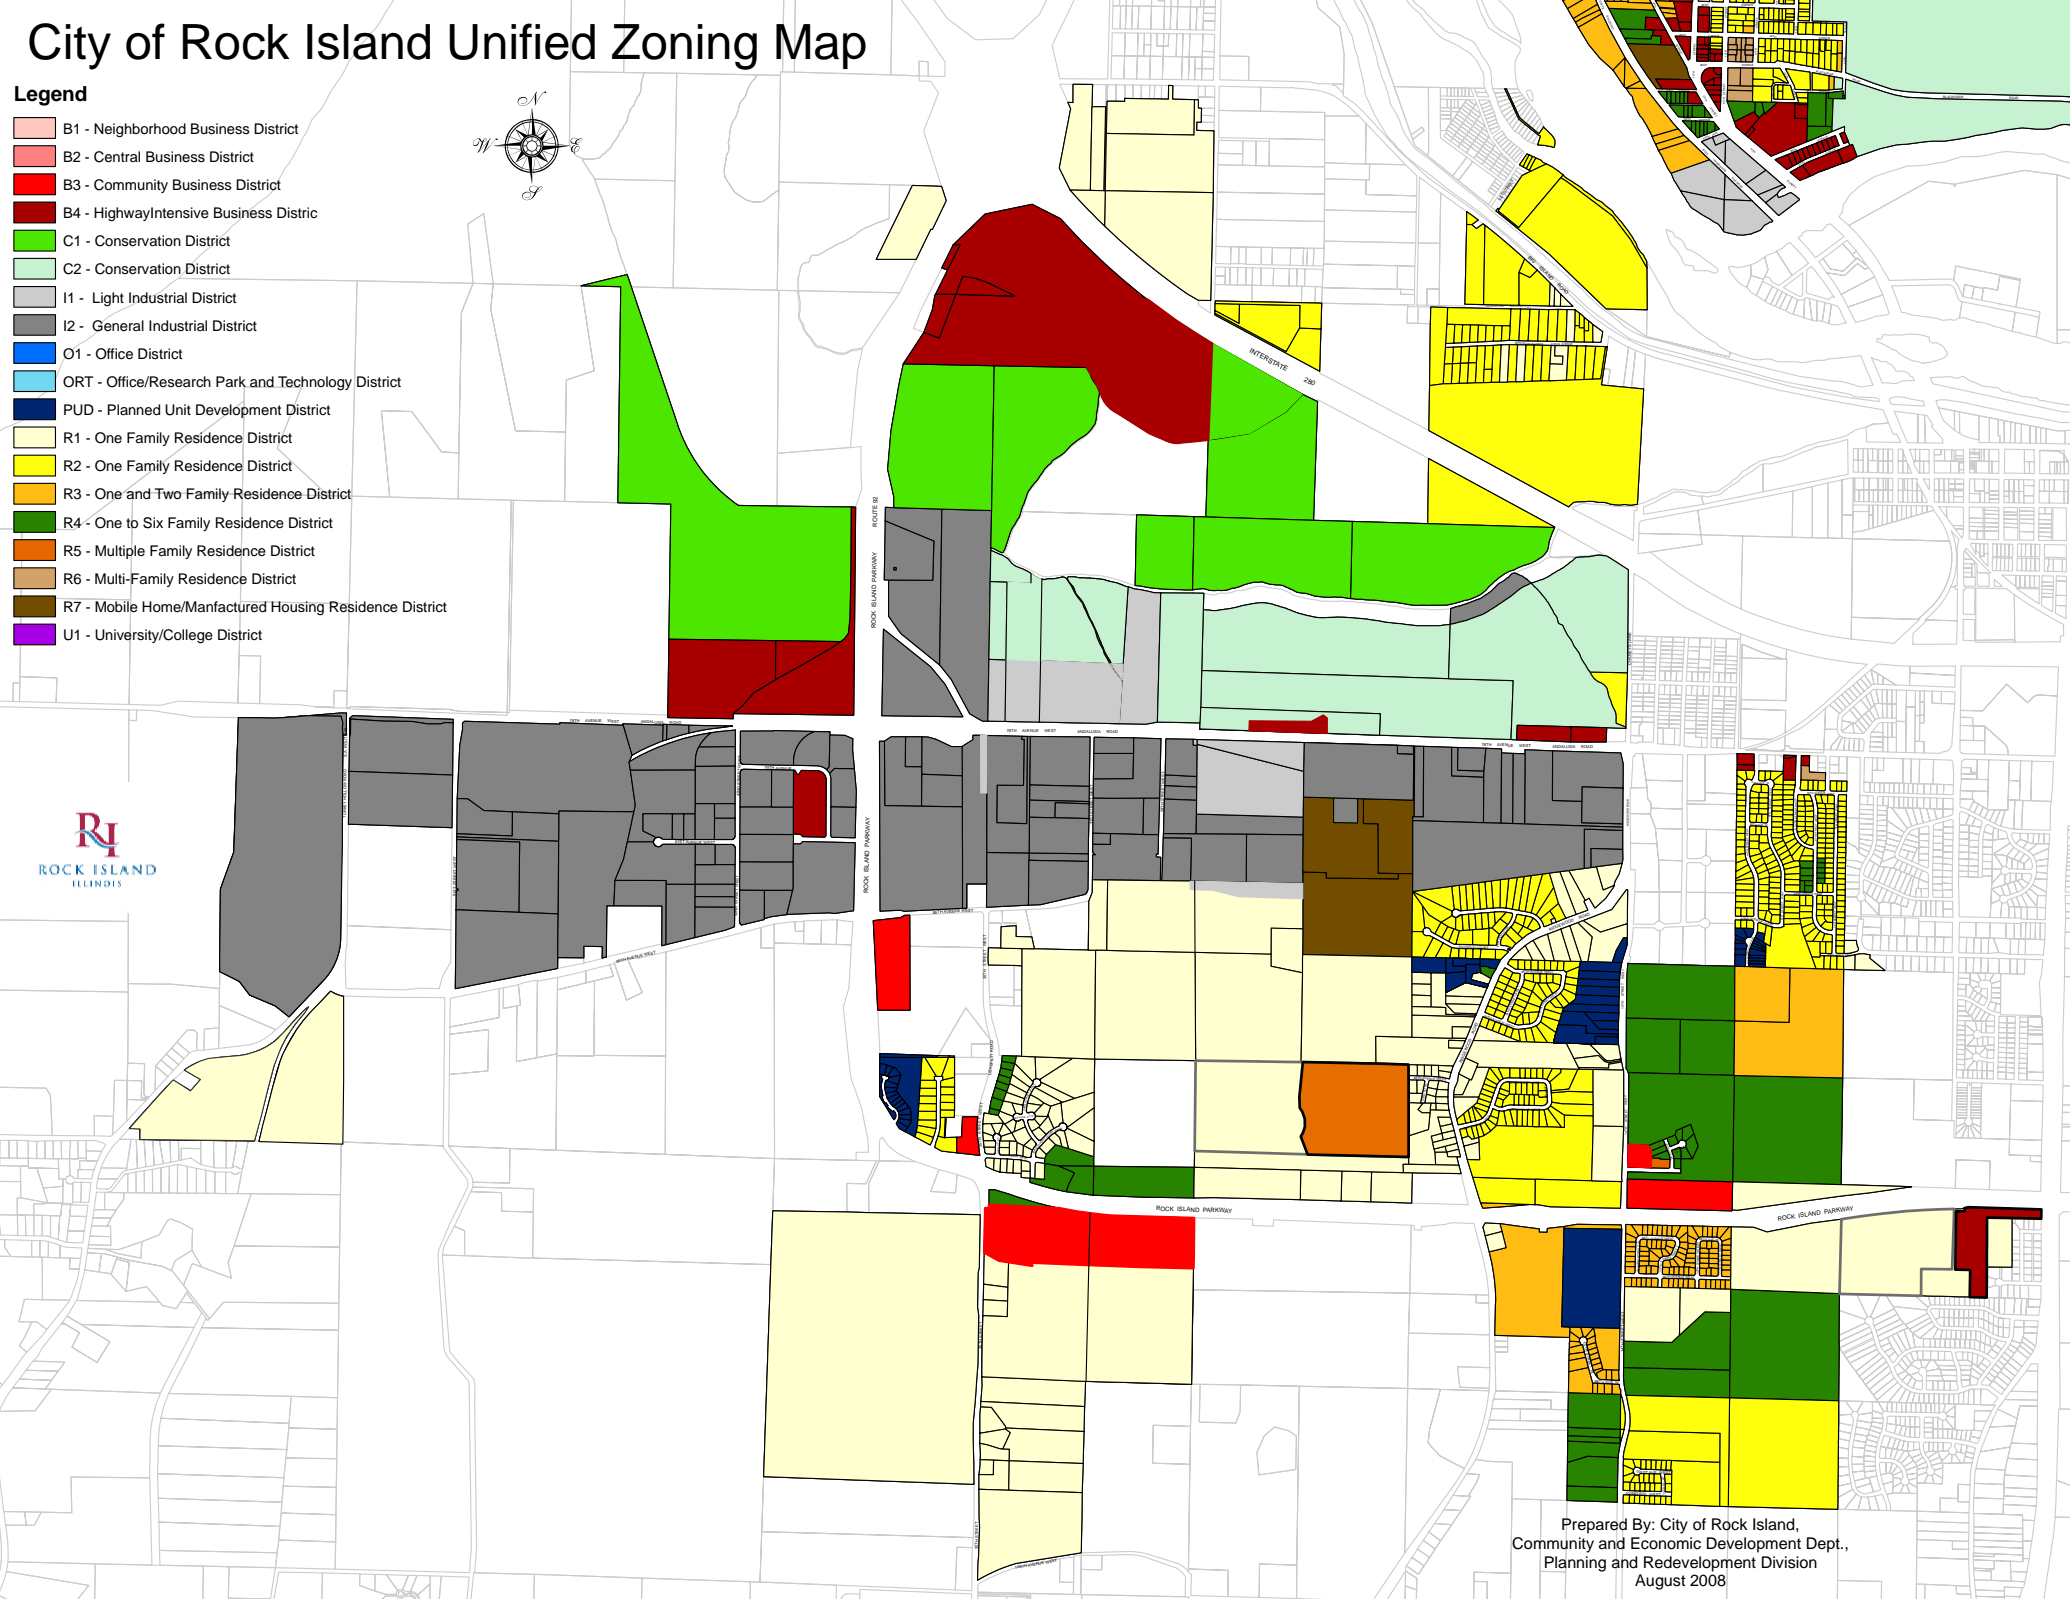

# City of Rock Island Unified Zoning Map

## Legend

- B1 - Neighborhood Business District
- B2 - Central Business District
- B3 - Community Business District
- B4 - Highway Intensive Business District
- C1 - Conservation District
- C2 - Conservation District
- I1 - Light Industrial District
- I2 - General Industrial District
- O1 - Office District
- ORT - Office/Research Park and Technology District
- PUD - Planned Unit Development District
- R1 - One Family Residence District
- R2 - One Family Residence District
- R3 - One and Two Family Residence District
- R4 - One to Six Family Residence District
- R5 - Multiple Family Residence District
- R6 - Multi-Family Residence District
- R7 - Mobile Home/Manufactured Housing Residence District
- U1 - University/College District