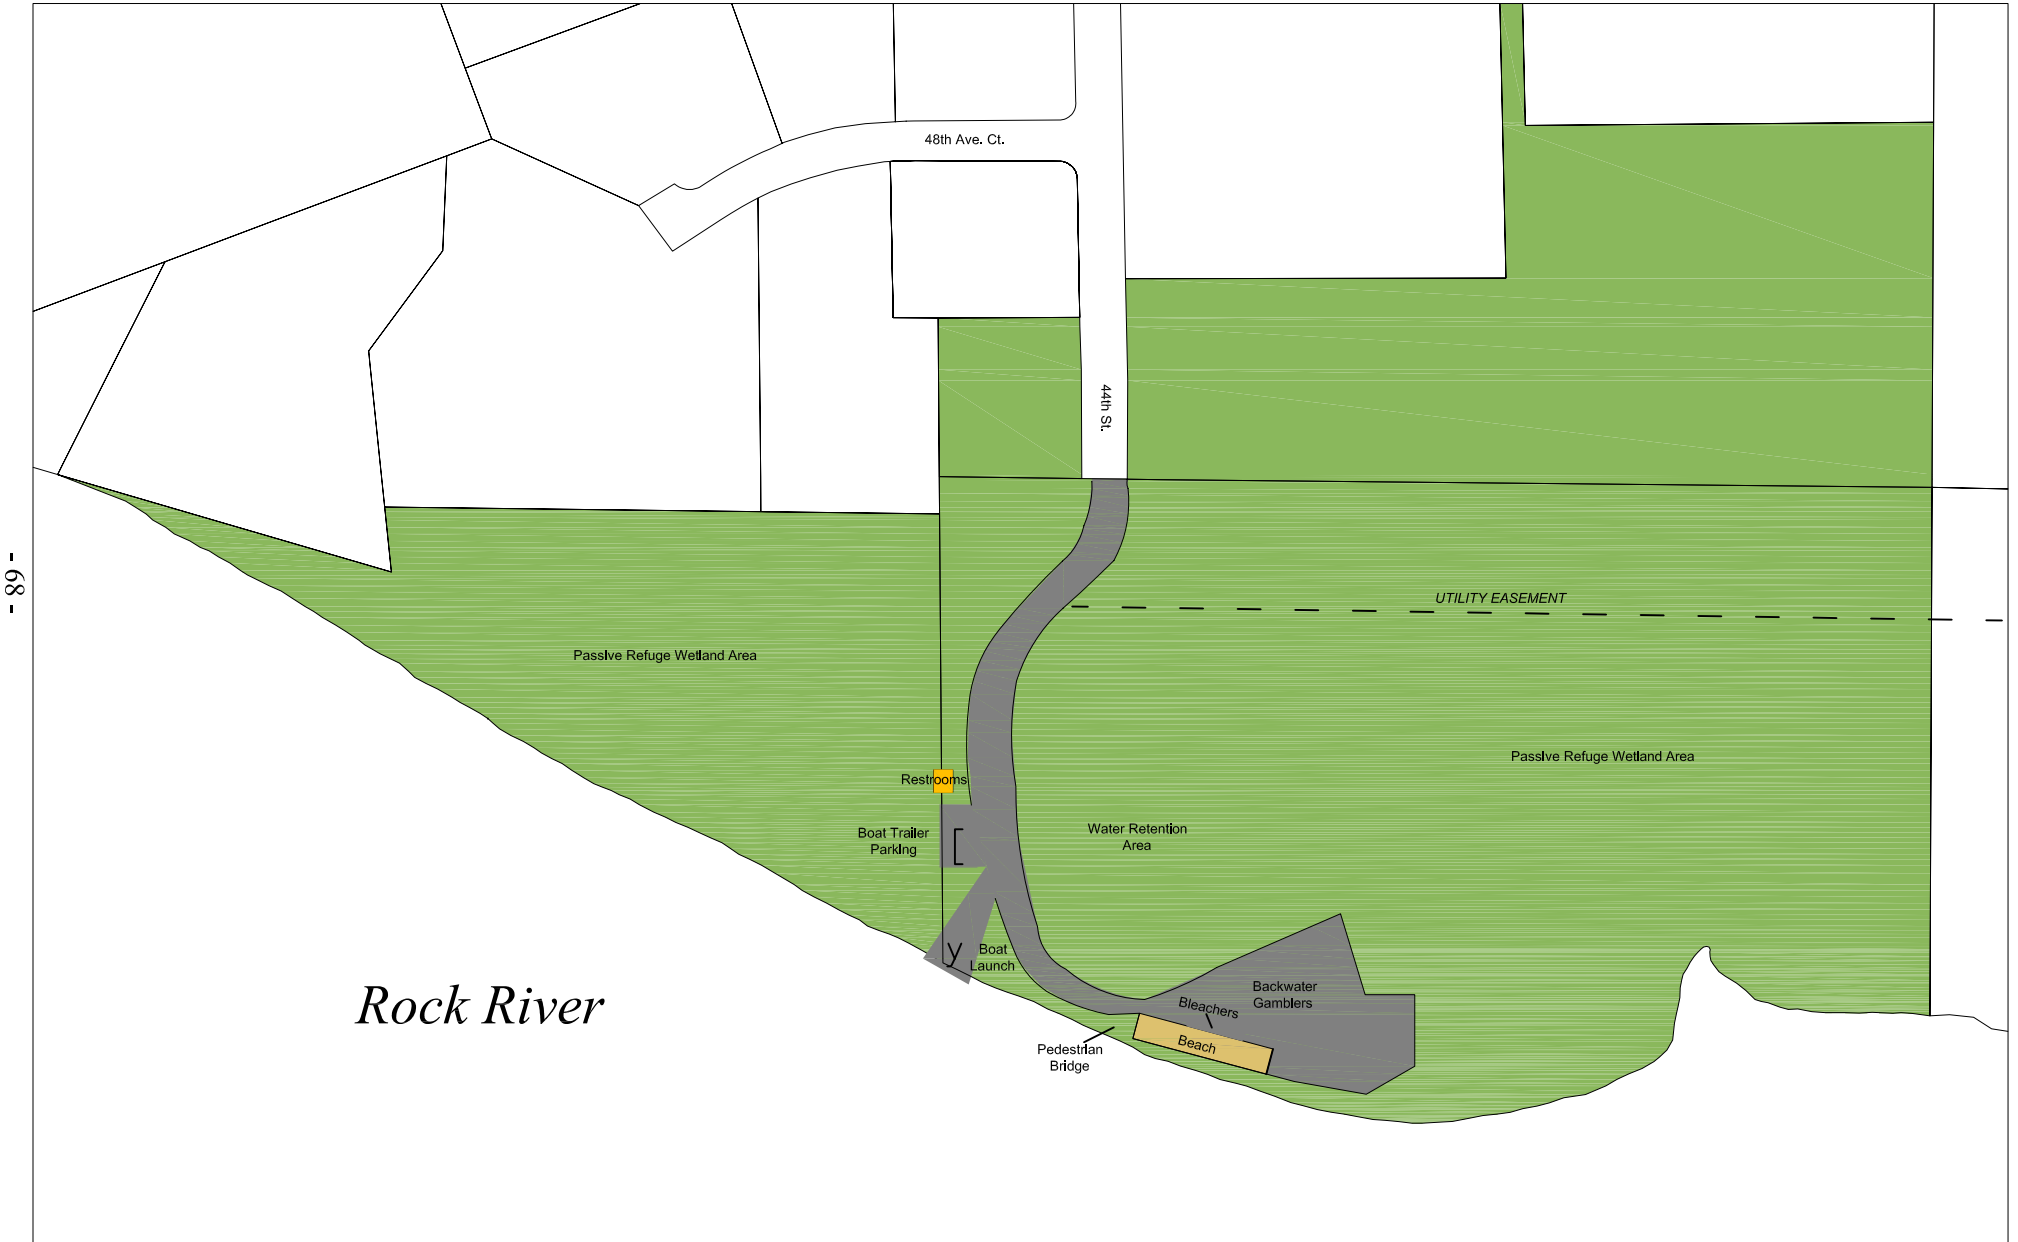

Ben Williamson Park & Backwater Gamblers Park

MAP RI-23

- 89 -

Rock River

Map prepared by:
Bi-State
Regional Commission
March 2005
<http://www.blstateonline.org>